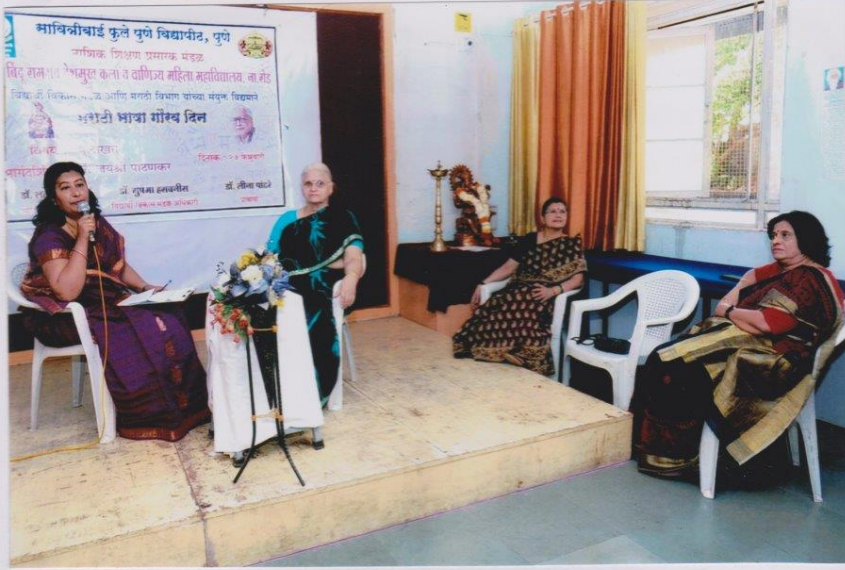

10 15

Marathi Bhasha Gaurav Din

27 Feb. 2018 [2017 - 2018]

[Handwritten signature]

विद्यार्थी विकास अधिकारी
ना.शि.प्र.मंडळाचे कै. बिंदू रामराव देशमुख
कला व वाणिज्य महिला महाविद्यालय,
साने गुरुजी नगर, जेलरोड, नाशिकरोड.

Leena Pandhore

PRINCIPAL

N.S.P.M's Late Bindu Ramrao Deshmukh
Arts & Commerce Mahila Mahavidyalaya,
Jail Road, Nasik Road-422 101